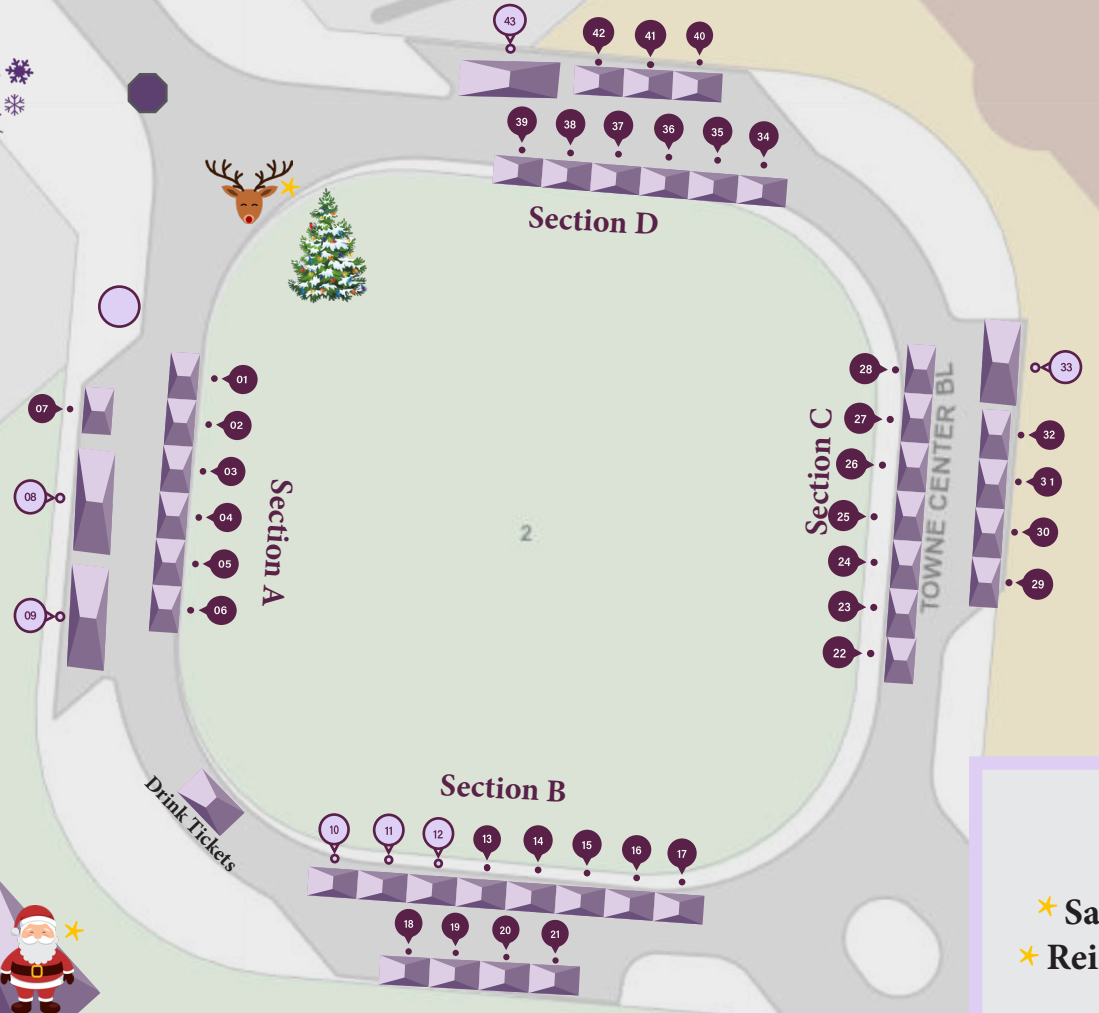

# Shorewood Holiday MARKET

2023

Additional Street Parking in subdivision  
Follow Wynstone to Peyton Terrace

Parking

SHOREWOOD  
VILLAGE  
HALL

### Legend

- ★ Santa - 12/3 from 12:00-3:00
- ★ Reindeer - 12/3 from 1:00-5:00
- Hayrack Ride Pick-up/Drop-offs  
 12/1 - 6:00-8:00 pm  
 12/2 - 5:00-8:00 pm  
 12/3 - Hayrack Closed
- 🔥 Bonfire with Girl Scouts - 12/1
- Bathrooms

Parking